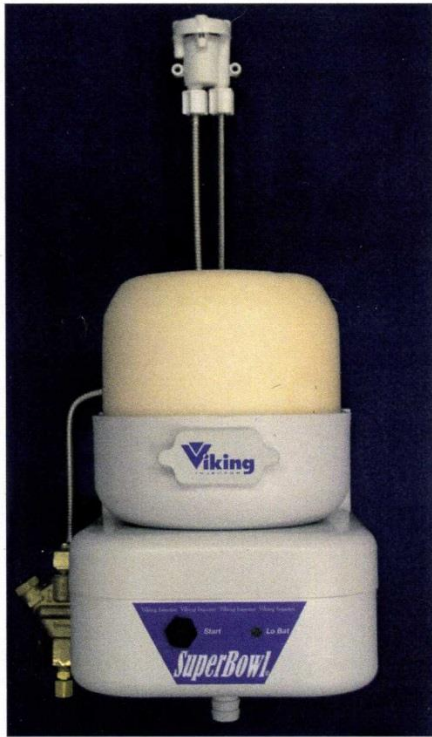

SuperBowl

Pot & Pan Sink and Silver Soak Applications:

Laundry Applications:

VOASUPRKITSB5 SuperBowl Shroud Kit (Add to Viking Bowl)

VOASBLTKITSB6 SuperBowl Shroud Kit w/ CLTB*

VOASBKITADSB7 SuperBowl Shroud Kit w/ 120 volt Adaptor (Add to Viking Bowl)

VOASBLTADPSB8 SuperBowl Shroud Kit w/ CLTB* & 120 volt Adaptor

VOAVBSUPRBSB1 SuperBowl Complete

VOAVBSUPLTSB3 SuperBowl complete w/ CLTB*

VOAVBSUPADSB2 SuperBowl Complete w/ 120 volt Adaptor

VOAVBSLTADSB4 SuperBowl complete w/ CLTB* & 120 volt Adaptor